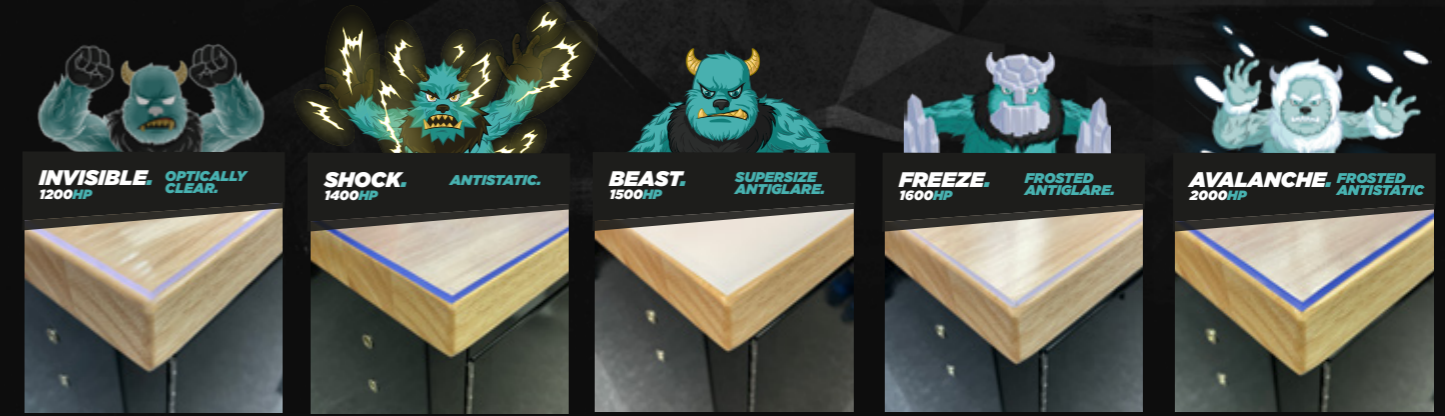

MASSIVE. IMMORTAL. MONSTER.

Monster Mats are proven the best cutting mats on the UK Market.

All mats are available in a range of sizes and can be custom cut (size or shape) to fit your workbenches and tables. Please get in touch if you require any assistance before placing your order.

GO MASSIVE.... GO MONSTER.

THE UK'S NO1 CUTTING MATS. 5 IMMORTAL MONSTERS TO PROTECT YOUR SURFACES.

KEEP BLADES SHARP.
PROTECT YOUR WORKTOPS
& ALL BRANDS OF FLATBED APPLICATORS.
SELF HEALING.
REACH CONFORM & NON TOXIC.
SUPER & CUSTOM SIZES UP TO 20M.
ANTISTATIC & ANTIGLARE OPTIONS.

	Monster Mats BEAST	Monster Mats INVISIBLE	Monster Mats SHOCK	Monster Mats AVALANCHE	Green Cutting Mats
Appearance					
Self Healing	✓✓✓	✓✓✓	✓✓✓	✓✓✓	✓✓✓
Thickness	4mm	5mm	5mm	5mm	3mm
Single/Double Sided	Single	Double	Double	Double	Double
Colour	Translucent White	Optically Clear	Clear with Purple Tint	Clear Frosted Tint	Green
Surface Type	Textured	Smooth	Smooth	Smooth	Smooth
Flexibility	✓✓	✓✓✓	✓✓✓	✓✓✓	✓✓
Suitability of Use					
Worksurface Protection	✓✓✓	✓✓✓	✓✓✓	✓✓✓	✓✓✓
Graphics Trimming	✓✓✓	✓✓✓	✓✓✓	✓✓✓	✓✓✓
Craft	✓✓✓	✓✓✓	✓✓✓	✓✓✓	✓✓✓
Sewing	✓✓✓	✓	✓	✓	✓✓
Heavy Duty Protection	✓✓✓	✓✓✓	✓✓✓	✓✓✓	⊗
Flatbed Laminator Topper	✓✓	✓✓✓	✓✓✓	✓✓✓	⊗
Tool Suitability					
Scalpel	✓✓✓	✓✓✓	✓✓✓	✓✓✓	✓✓
Utility/Stanley Knife	✓✓✓	✓✓	✓✓	✓✓	⊗
Craft Knife	✓✓✓	✓✓	✓✓	✓✓	✓✓
Rotary Cutter	✓✓✓	⊗	⊗	⊗	✓✓
Size					
Sheet / Off the Roll	Sheet	Off the Roll	Off the Roll	Off the Roll	Sheet
Maximum Size Available	12'x6' / 366cm x 183cm	2.2m wide x 20m long	2.0m wide x 20m long	1.7m wide x 20m long	A0 / 900mm x 1200mm
Properties					
Slip Resistance	✓✓	✓✓✓	✓✓✓	✓✓✓	✓
Anti-Glare	✓✓✓	✓✓	✓✓	✓✓✓	✓✓✓
Anti-Static	✓✓	✓	✓✓✓	✓✓✓	✓✓✓
Resilience	✓✓✓	✓✓	✓✓	✓✓	✓
Heat Resistance	✓✓	✓✓	✓✓	✓✓	✓✓
Waterproof	✓✓✓	✓✓✓	✓✓✓	✓✓✓	✓✓✓
Solvent Proof	✓✓✓	✓✓✓	✓✓✓	✓✓✓	✓✓✓
REACH Conform (non toxic)	Yes	Yes	Yes		